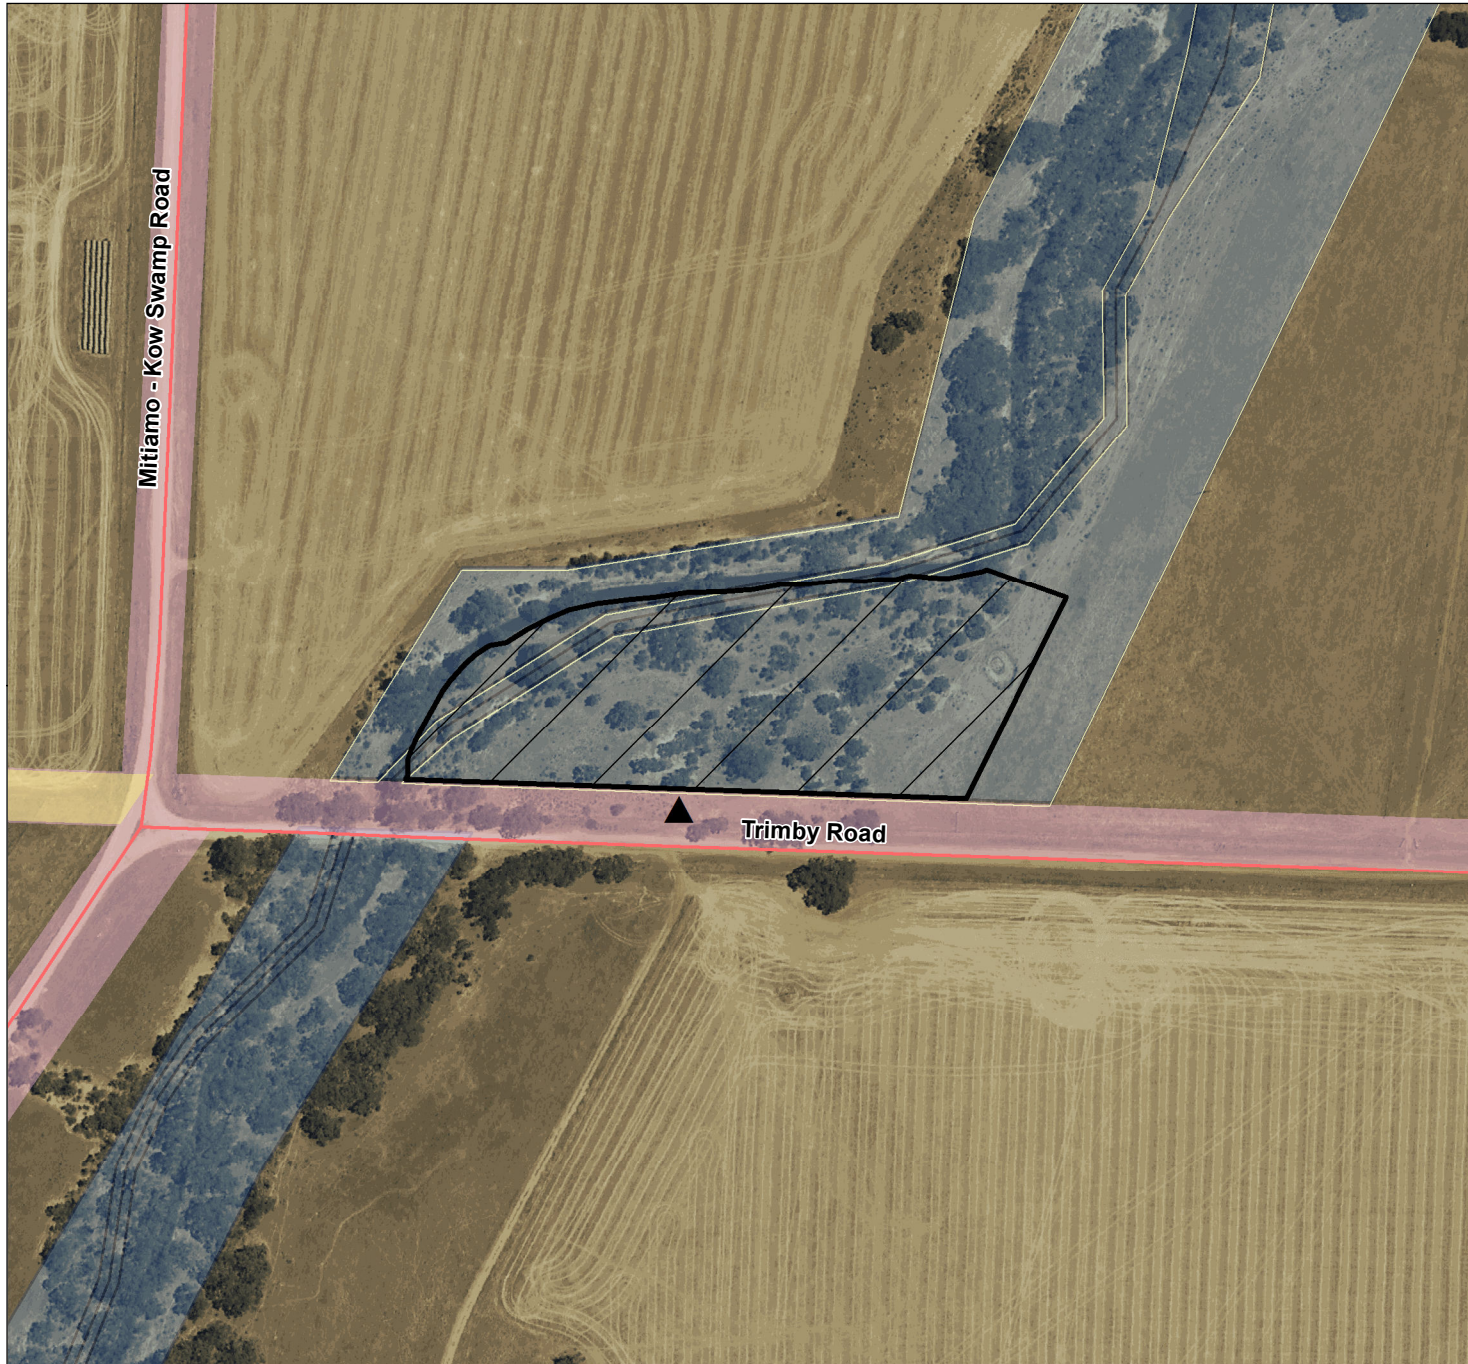

# Bendigo Creek - Mitiamo Camping Area 1 (0603450)

## Legend

- Designated area
- Parking area
- Pedestrian access point
- Pedestrian access route
- Licence area
- Local Road
- Unused road licence
- Government road reserve
- Crown land

Map produced by DELWP December 2022  
 Datum: GDA94  
 Projection: MGA Zone 55  
 Spatial data is sourced from the Victorian Spatial Data Library.  
 Copyright © The State of Victoria,  
 Department of Environment, Land, Water and Planning,  
 2022